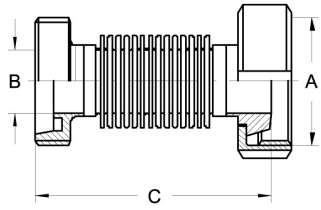

Compensators

Compensator GK

DN	A	B	C			Art.No	EUR	Art.No	EUR
						AIS316L-1.4404		AISI304	
25	52x1/6"	25	222			437033	Enquiry	436933	Enquiry
32	58x1/6"	31	222			437034	Enquiry	436934	Enquiry
40	65x1/6"	37	227			437035	Enquiry	436935	Enquiry
50	78x1/6"	49	244			437036	Enquiry	436936	Enquiry
65	95x1/6"	66	272			437037	Enquiry	436937	Enquiry
80	110x1/4"	81	282			437038	Enquiry	436938	Enquiry
100	130x1/4"	100	280			437039	Enquiry	436939	Enquiry